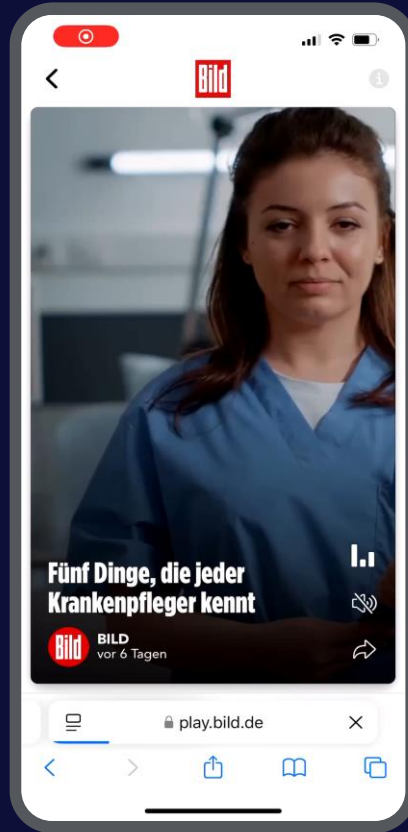

BILD.PLAY

INFORMATIVE . SIMPLE . BILD

BILD.PLAY

THE NEW VERTICAL VIDEO STREAM AT BILD!

Exciting news, hot trends and in the popular vertical format - that's BILD.Play!

Intuitive handling thanks to vertical swiping! Mobile and stationary.

Outstanding integration on the BILD Home.

Give it a try!

INFEEED VERTICAL VIDEO

Your vertical video (9:16) embedded in the BILD.Play feed, on its own card. We present your video in the look & feel of BILD.Play.

For great brand visibility and extra performance incentive, we place your logo, your claim and your desired CTA on your video.

A real eye-catcher even stationary!

INFEEED NATIVE AD

We place your 16:9 video and your message in the look and feel of editorial cards! The native ad consists of a subhead, a headline, a text and your advertising video in 16:9 format. Your logo is also prominently placed.

A microsite opens on click, which is an image of your landing page, so users can quickly find out more about your product.