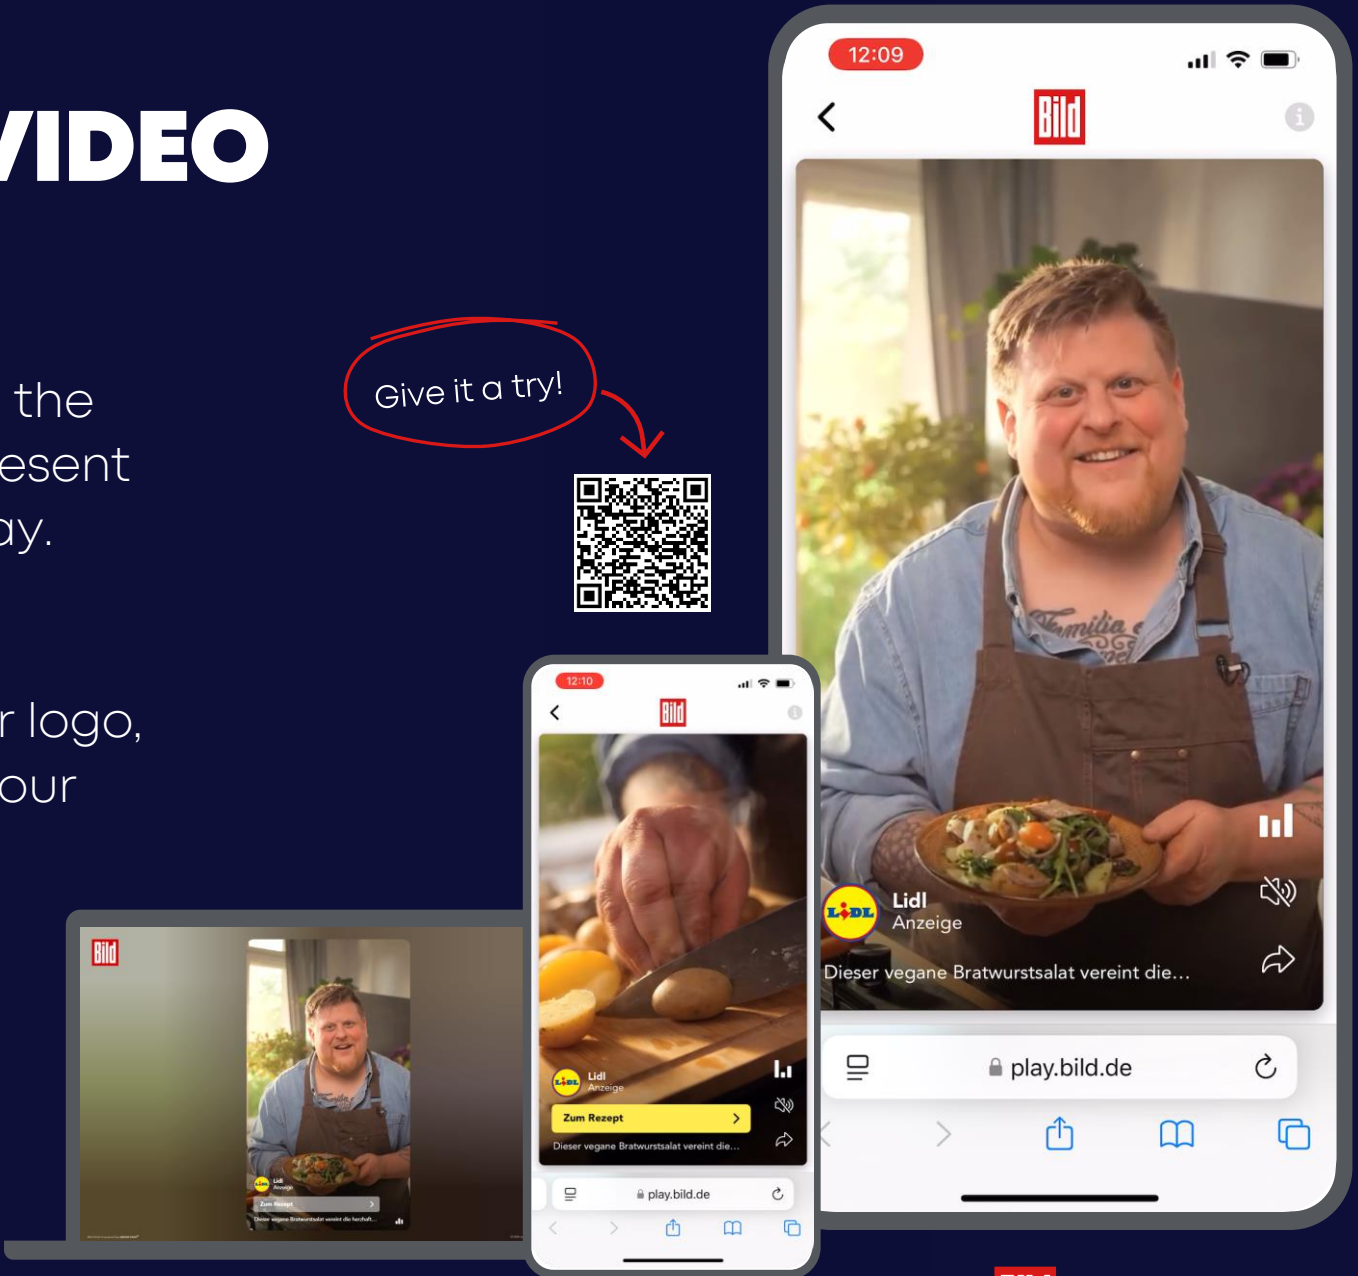

BILD.PLAY

INFORMATIVE . SIMPLE . BILD

BILD.PLAY

THE NEW VERTICAL VIDEO STREAM AT BILD!

Exciting news, hot trends and in the popular vertical format - that's BILD.Play!

Intuitive handling thanks to vertical swiping! Mobile and stationary.

Outstanding integration on the BILD Home.

Give it a try!

INFEEED VERTICAL VIDEO

Your vertical video (9:16) embedded in the BILD.Play feed, on its own card. We present your video in the look & feel of BILD.Play.

For great brand visibility and extra performance incentive, we place your logo, your claim and your desired CTA on your video.

A real eye-catcher even stationary!

INFEEED NATIVE AD

We place your 16:9 video and your message in the look and feel of editorial cards! The native ad consists of a subhead, a headline, a text and your advertising video in 16:9 format. Your logo is also prominently placed.