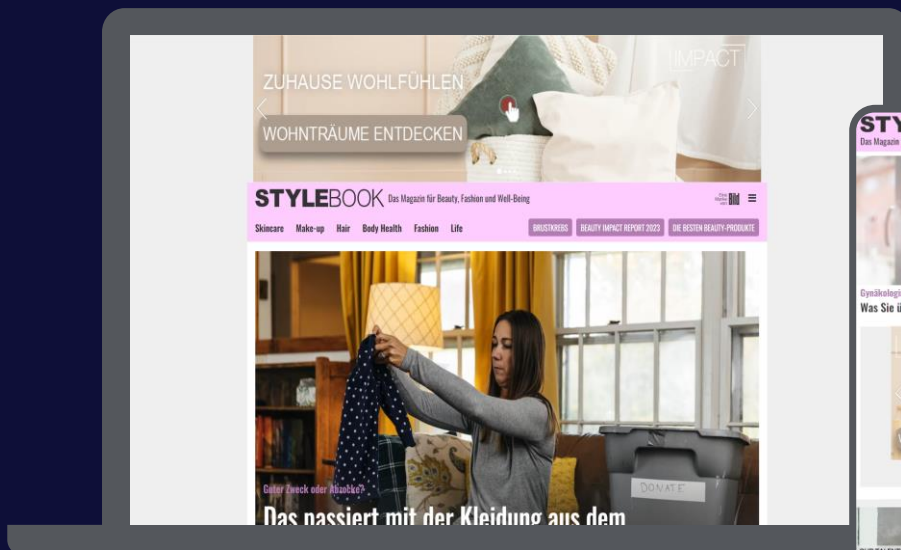

MULTISCREEN GALLERY AD

Preview

Preview Mobile

A picture gallery for your campaign

How it works: Advertising material consisting of 2-8 creatives that slide through one after the other automatically or on user action; it is possible to link each page individually to a landing page

Booking options: Home Run, RoS & Custom, RoC, RoP

Notes: various formats can be combined, see TKP price list

	Skyscraper, Superbanner, Medium Rectangle		Halfpage Ad		Billboard	
Mobile Content Ad 6:1 + 4:1	RoS & Custom	50 €	RoS & Custom	60 €	RoS & Custom	70 €
	RoC	40 €	RoC	50 €	RoC	60 €
	RoP	35 €	RoP	45 €	RoP	55 €
Mobile Content Ad 2:1, Mobile Medium Rectangle	RoS & Custom	60 €	RoS & Custom	70 €	RoS & Custom	80 €
	RoC	50 €	RoC	60 €	RoC	70 €
	RoP	45 €	RoP	55 €	RoP	65 €
Mobile Content Ad 1:1	RoS & Custom	72 €	RoS & Custom	82 €	RoS & Custom	92 €
	RoC	62 €	RoC	72 €	RoC	82 €
	RoP	57 €	RoP	67 €	RoP	77 €

DISPLAY ROP - incl. a targeting of your choice (options: Socio, Regio Standard, Contextual, Combi Interest+Contextual), further targetings additive (see targeting price list)

Technical specifications of the advertising formats and dimensions can be found at <https://www.mediaimpact.de/en/digital-formats>